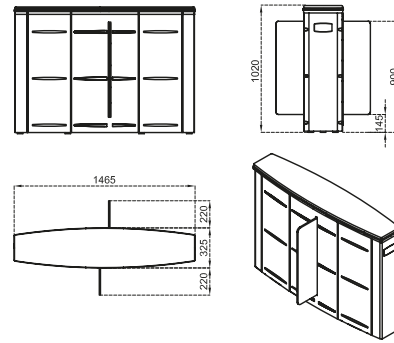

Dimensions (mm)

SG 55 S-S
Glass Wing Height : 900 mm

SG 55 S-C
Glass Wing Height : 900 mm

SG 55 M-S
Glass Wing Height : 1200 mm

SG 55 M-C
Glass Wing Height : 1200 mm

SG 55 T-S
Glass Wing Height : 2000 mm

SG 55 T-C
Glass Wing Height : 2000 mm