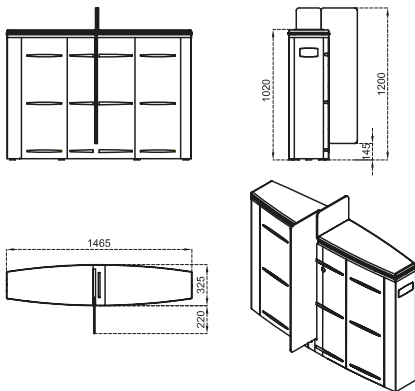

Dimensions (mm)

SG 55 S-S
Glass Wing Height : 900 mm

SG 55 S-C
Glass Wing Height : 900 mm

SG 55 M-S
Glass Wing Height : 1200 mm

SG 55 M-C
Glass Wing Height : 1200 mm

SG 55 T-S
Glass Wing Height : 2000 mm

SG 55 T-C
Glass Wing Height : 2000 mm