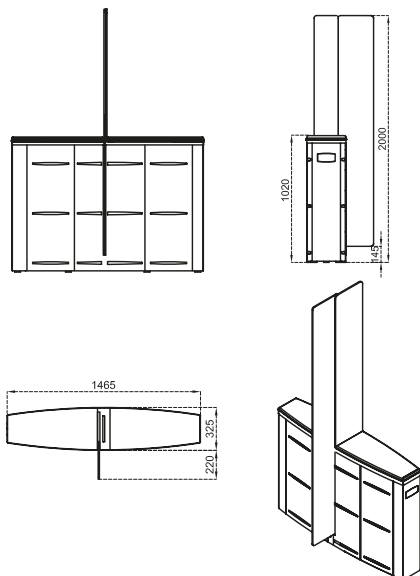

Dimensions (mm)

SG 55 S-S
Glass Wing Height : 900 mm

SG 55 S-C
Glass Wing Height : 900 mm

SG 55 M-S
Glass Wing Height : 1200 mm

SG 55 M-C
Glass Wing Height : 1200 mm

SG 55 T-S
Glass Wing Height : 2000 mm

SG 55 T-C
Glass Wing Height : 2000 mm