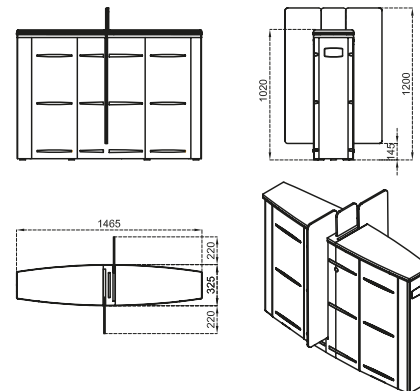

Dimensions (mm)

SG 55 S-S
Glass Wing Height : 900 mm

SG 55 S-C
Glass Wing Height : 900 mm

SG 55 M-S
Glass Wing Height : 1200 mm

SG 55 M-C
Glass Wing Height : 1200 mm

SG 55 T-S
Glass Wing Height : 2000 mm

SG 55 T-C
Glass Wing Height : 2000 mm