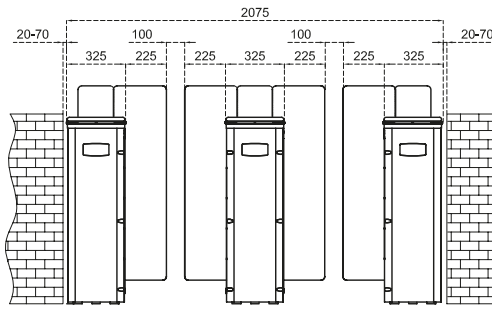

Dimensions (mm)

SG 55 S-S
Glass Wing Height : 900 mm

SG 55 S-C
Glass Wing Height : 900 mm

SG 55 M-S
Glass Wing Height : 1200 mm

SG 55 M-C
Glass Wing Height : 1200 mm

SG 55 T-S
Glass Wing Height : 2000 mm

SG 55 T-C
Glass Wing Height : 2000 mm