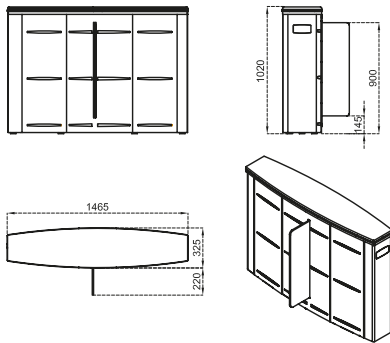

Dimensions (mm)

SG 55 S-S
Glass Wing Height : 900 mm

SG 55 S-C
Glass Wing Height : 900 mm

SG 55 M-S
Glass Wing Height : 1200 mm

SG 55 M-C
Glass Wing Height : 1200 mm

SG 55 T-S
Glass Wing Height : 2000 mm

SG 55 T-C
Glass Wing Height : 2000 mm