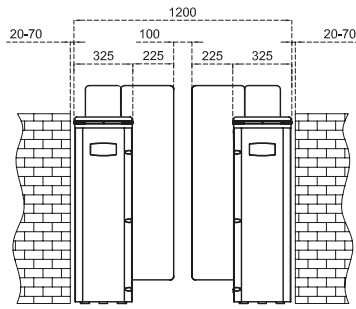

Dimensions (mm)

SG 55 S-S
Glass Wing Height : 900 mm

SG 55 S-C
Glass Wing Height : 900 mm

SG 55 M-S
Glass Wing Height : 1200 mm

SG 55 M-C
Glass Wing Height : 1200 mm

SG 55 T-S
Glass Wing Height : 2000 mm

SG 55 T-C
Glass Wing Height : 2000 mm